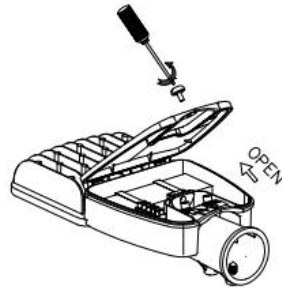

BY SWEDEN

STRIHL®

WAYPOINT

220-
240V

50Hz-
60Hz

IP66

IK08

CE

A

B

STRIHL Scandinavia AB
Magasinsgatan 6B
434 37 Kungsbacka, Sweden
+46 (0)300-569980
info@Strihl.se