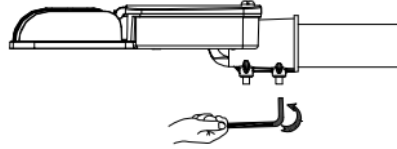

A

B

STRIHL Scandinavia AB
Magasinsgatan 6B
434 37 Kungsbacka, Sweden
+46 (0)300-569980
info@Strihl.se

ATTENTION
RED + Purple + White + Gray signal cables has to be isolated if not used.

Cable 2-wired

Brown	Line 230Vac
Blue	Neutral 230Vac