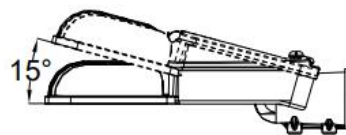

BY SWEDEN

STRIHL®

WAYPOINT

220-
240V

50Hz-
60Hz

IP66

IK08

CE

A

B

STRIHL Scandinavia AB
Magasinsgatan 6B
434 37 Kungsbacka, Sweden
+46 (0)300-569980
info@Strihl.se