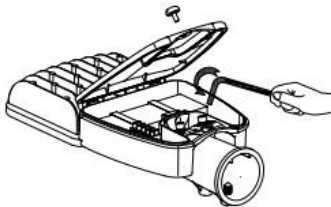

BY SWEDEN

STRIHL®

WAYPOINT

220-
240V

50Hz-
60Hz

IP66

IK08

CE

A

B

STRIHL Scandinavia AB
Magasinsgatan 6B
434 37 Kungsbacka, Sweden
+46 (0)300-569980
info@Strihl.se