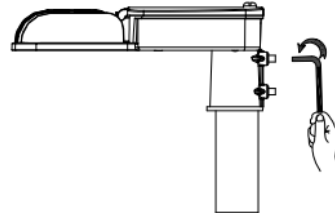

BY SWEDEN

STRIHL®

WAYPOINT

220-
240V

50Hz-
60Hz

IP66

IK08

CE

A

B

STRIHL Scandinavia AB
Magasinsgatan 6B
434 37 Kungsbacka, Sweden
+46 (0)300-569980
info@Strihl.se