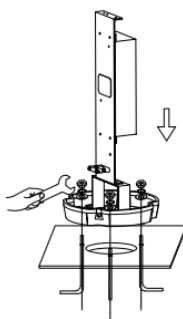

BY SWEDEN

STRIHL®

VINGA

220-
240V

50Hz-
60Hz

IP54

IK08

CE

VINGA Medium / Large

STRIHL Scandinavia AB
Magasinsgatan 6B
434 37 Kungsbacka, Sweden
+46 (0)300-569980
info@Strihl.se