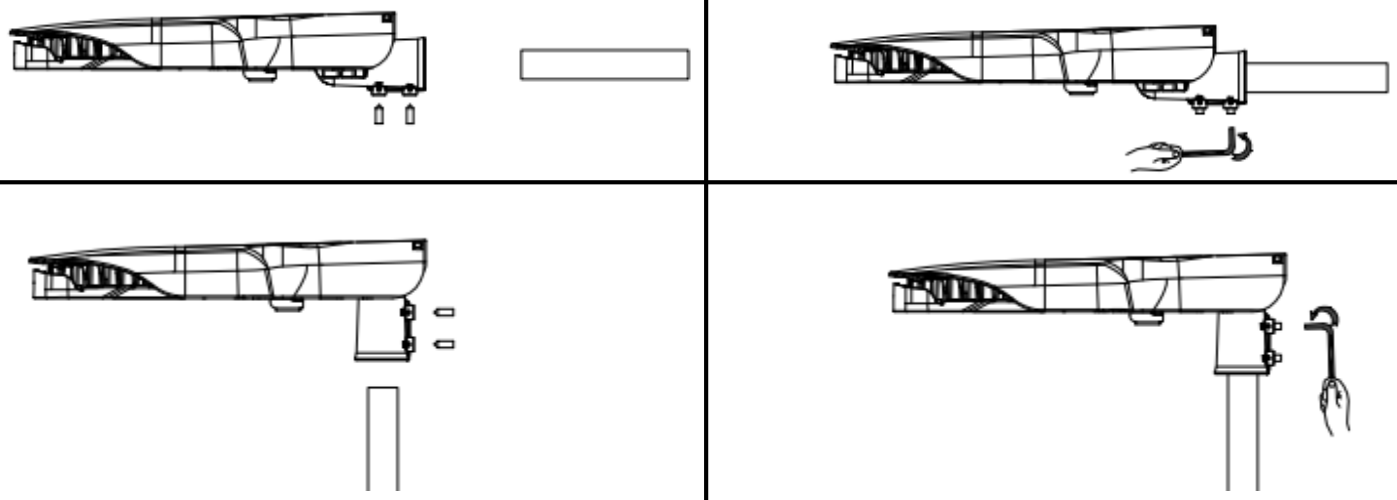

BY SWEDEN

STRIHL®

REVOLUTION

220-
240V

50Hz-
60Hz

IP66

IK08

CE