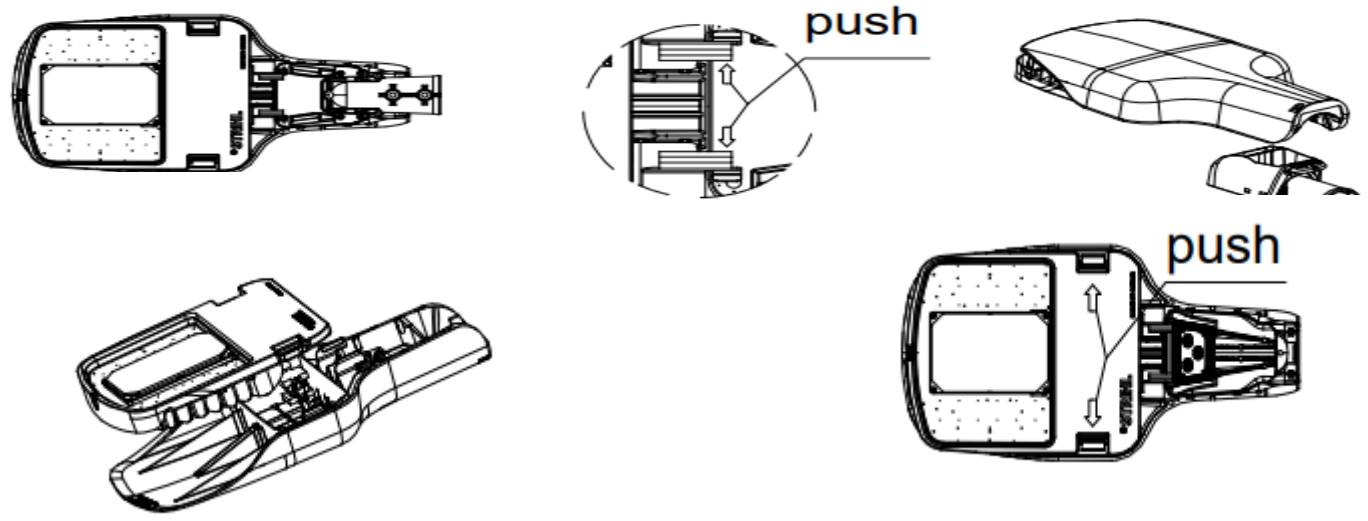

BY SWEDEN

STRIHL®

REVOLUTION

220-
240V

50Hz-
60Hz

IP66

IK08

CE