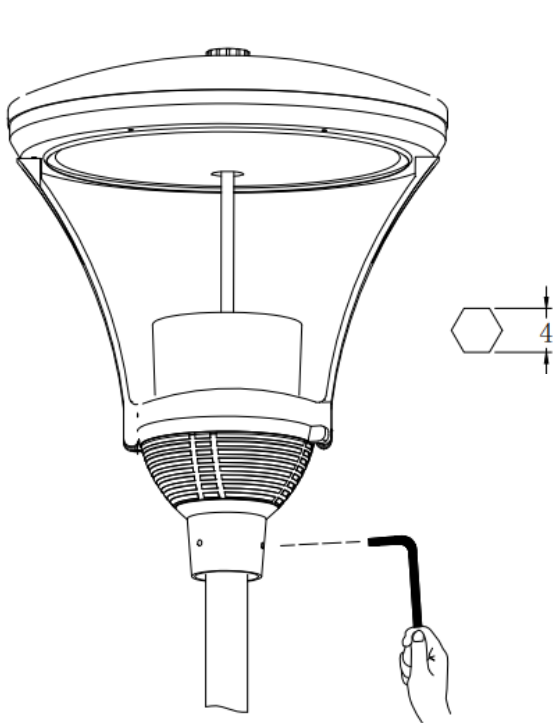

BY SWEDEN

STRIHL®

PORTO

220-
240V

50Hz-
60Hz

IP66

IK08

CE

Cable 3-wired

Brown	Line 230Vac
Blue	Neutral 230Vac
Green/Yellow	Ground

Cable 5-wired

Brown	Line 230Vac
Blue	Neutral 230Vac
Green/Yellow	Ground
Black	0-10V dim + / Dali +
White	0-10V dim - / Dali -

Black and White cables has to isolated if not connected