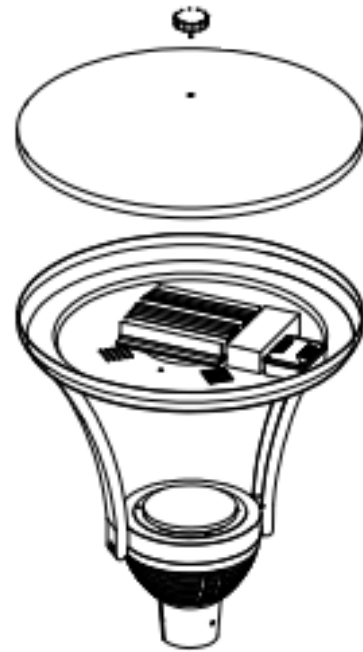

BY SWEDEN

STRIHL®

PORTO

220-
240V

50Hz-
60Hz

IP66

IK08

CE

STRIHL Scandinavia AB
Magasinsgatan 6B
434 37 Kungsbacka, Sweden
+46 (0)300-569980
info@Strihl.se

ATTENTION

**RED + Purple +
White + Gray signal
cables has to be
isolated if not used.**

Cable 2-wired

Brown	Line 230Vac
Blue	Neutral 230Vac

Cable 3-wired

Brown	Line 230Vac
Blue	Neutral 230Vac
Green/Yellow	Ground

Cable 5-wired

Brown	Line 230Vac
Blue	Neutral 230Vac
Green/Yellow	Ground
Black	0-10V dim + / Dali +
White	0-10V dim - / Dali -

Black and White cables has to isolated if not connected