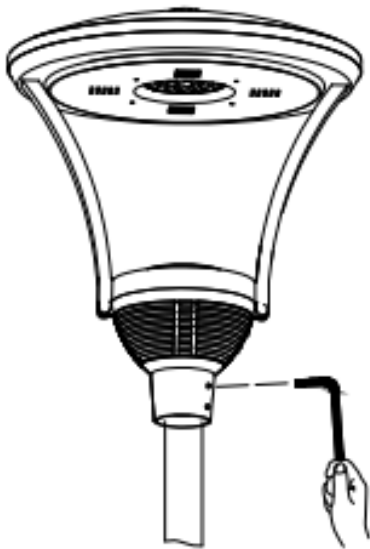

BY SWEDEN

STRIHL®

PORTO AIR

220-
240V

50Hz-
60Hz

IP66

IK08

CE

STRIHL Scandinavia AB
Magasinsgatan 6B
434 37 Kungsbacka, Sweden
+46 (0)300-569980
info@Strihl.se

ATTENTION

**RED + Purple +
White + Gray signal
cables has to be
isolated if not used.**

Cable 2-wired

Brown	Line 230Vac
Blue	Neutral 230Vac

Cable 3-wired

Brown	Line 230Vac
Blue	Neutral 230Vac
Green/Yellow	Ground

Cable 5-wired

Brown	Line 230Vac
Blue	Neutral 230Vac
Green/Yellow	Ground
Black	0-10V dim + / Dali +
White	0-10V dim - / Dali -

**Black and White cables has to isolated if
not connected**