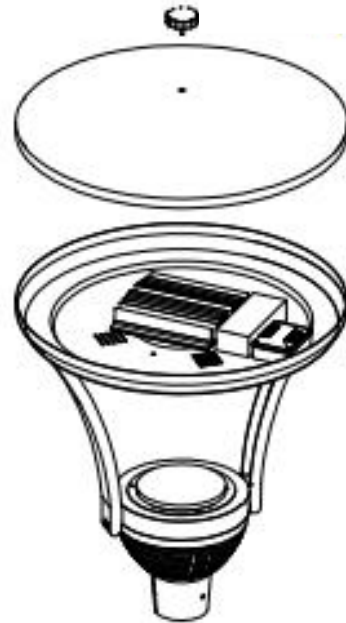

BY SWEDEN

STRIHL®

PORTO AIR

220-
240V

50Hz-
60Hz

IP66

IK08

CE

STRIHL Scandinavia AB
Magasinsgatan 6B
434 37 Kungsbacka, Sweden
+46 (0)300-569980
info@Strihl.se

ATTENTION

**RED + Purple +
White + Gray signal
cables has to be
isolated if not used.**

Cable 2-wired

Brown	Line 230Vac
Blue	Neutral 230Vac

Cable 3-wired

Brown	Line 230Vac
Blue	Neutral 230Vac
Green/Yellow	Ground

Cable 5-wired

Brown	Line 230Vac
Blue	Neutral 230Vac
Green/Yellow	Ground
Black	0-10V dim + / Dali +
White	0-10V dim - / Dali -

**Black and White cables has to isolated if
not connected**