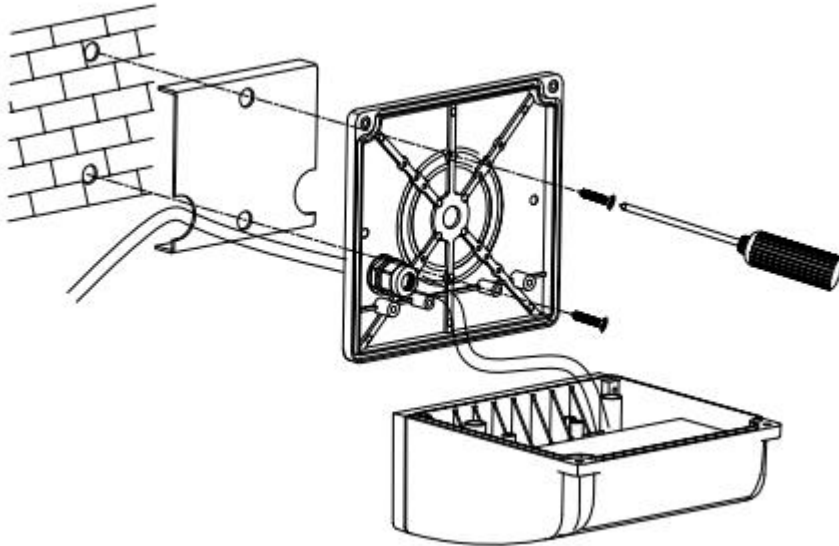

BY SWEDEN

STRIHL®

Onyx 1 & 2

220-
240V

50Hz-
60Hz

IP66

IK08

CE