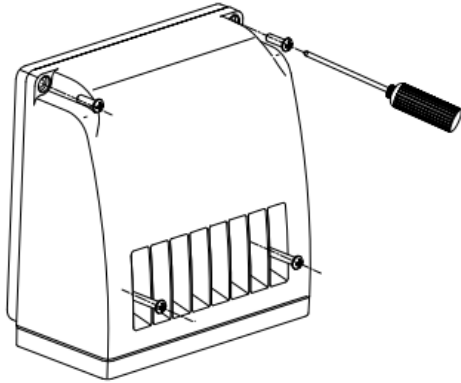

BY SWEDEN

STRIHL®

Onyx 1 & 2

220-
240V

50Hz-
60Hz

IP66

IK08

CE