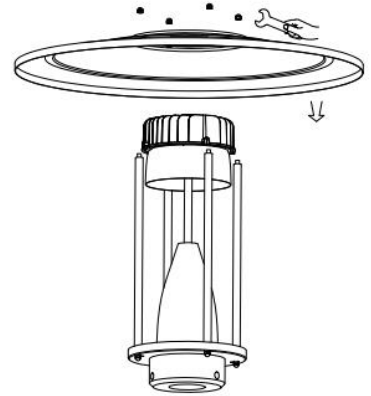

BY SWEDEN

STRIHL®

LYON

220-
240V

50Hz-
60Hz

IP54

IK08

CE

STEP 1

STEP 2

STEP 3

STRIHL Scandinavia AB
Magasinsgatan 6B
434 37 Kungsbacka, Sweden
+46 (0)300-569980
info@Strihl.se