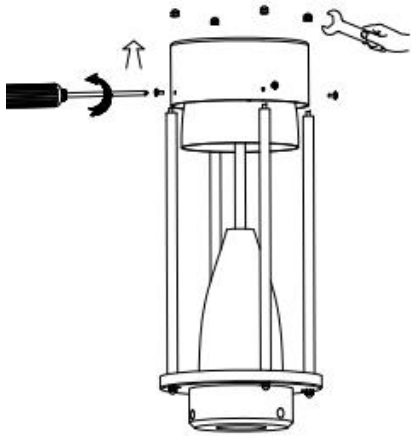

BY SWEDEN

STRIHL®

LYON

220-
240V

50Hz-
60Hz

IP54

IK08

CE