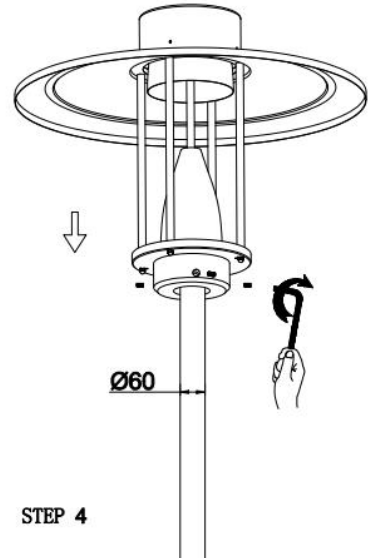

STEP 4

STRIHL Scandinavia AB
Magasinsgatan 6B
434 37 Kungsbacka, Sweden
+46 (0)300-569980
info@Strihl.se