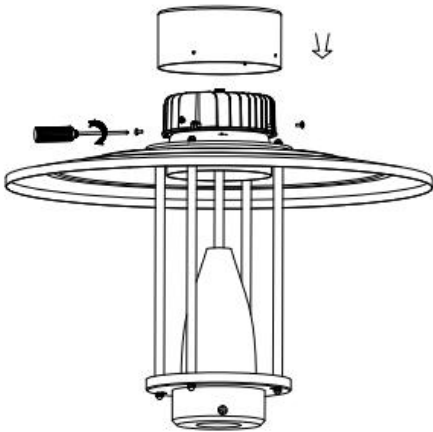

BY SWEDEN

STRIHL®

LYON

220-
240V

50Hz-
60Hz

IP54

IK08

CE

STEP 1

STEP 2

STEP 3

STRIHL Scandinavia AB
Magasinsgatan 6B
434 37 Kungsbacka, Sweden
+46 (0)300-569980
info@Strihl.se