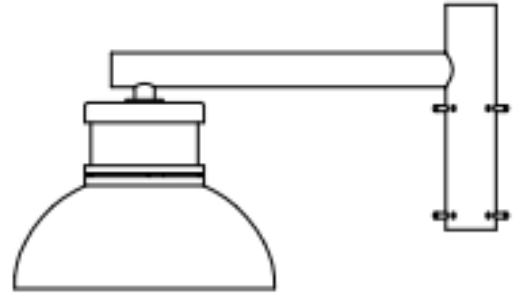

BY SWEDEN

STRIHL®

ATMOSPHERE

220-
240V

50Hz-
60Hz

IP65

IK08

CE

STRIHL Scandinavia AB
Magasinsgatan 6B
434 37 Kungälv, Sweden
+46 (0)300-569980
info@Strihl.se