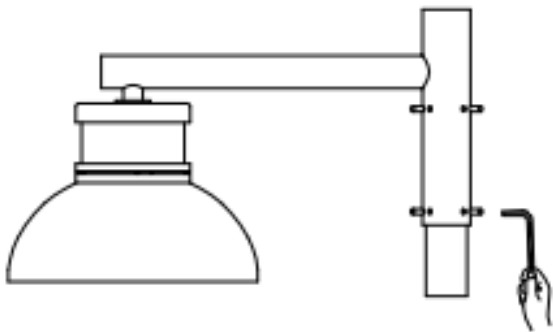

BY SWEDEN

STRIHL®

ATMOSPHERE

220-
240V

50Hz-
60Hz

IP65

IK08

CE

STRIHL Scandinavia AB
Magasinsgatan 6B
434 37 Kungälv, Sweden
+46 (0)300-569980
info@Strihl.se