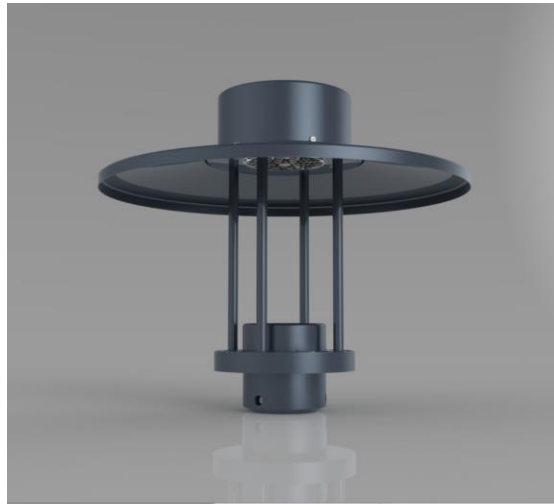

ROCCA LED

Optics: Lenses
Material: Aluminum, stainless steel, polycarbonate
Source: LED

Specification

Dimensions:	Ø = 580mm H = 497mm
Weight:	6,7kg
Ingress Protection	IP66
Impact protection	IK08
Protection class	I / II EU, IEC-EN60598

APPLICATION AREAS

- Parks
- Roads, Streets
- Pathways
- Parkinglots
- Residential areas
- Squares
- Buisness centers

SPECIFICATION

Certified:	No, luminaire complies with EN60598-2-3
Futureproof for automated maintenance:	No
Light source:	LED
Overvoltage protection:	4kV / 10kV
Programmable version:	DALI, 0-10V
Non programmable version:	36W
Light output:	AIR version 4000K 110-140 lm/W AIR version 3000K 100-135 lm/W
Correlated light temperature:	4000K or 3000K
Color rendering index:	CRI70
SDCM:	>5
Service life according L80	100,000h or 125.000h, depending on power (25 °C)
Service life according L70	175,000h alt 200.000h, depending on power (25 °C)
	IESNA LM80
Operating temperature range:	-40° to +30°C
Driver/LEDs maintenance:	Replaceable
Mains Voltage:	220-240 V AC/50-60 Hz
EMC:	Driver/luminaire according EN55015,EN61000-2-3,EN61547
Optics:	Lenses
Material:	Aluminum, stainless steel, polycarbonate
Weight:	6,7kg
Color housing:	Dark gray RAL7016
Mounting:	Ø60 top mounted
Recommended mounting height:	3m – 6m
Minimum mounting height:	3m (to ensure photobiological safety)
Max SCx:	0,075m ²
Mounted installation cable:	Yes