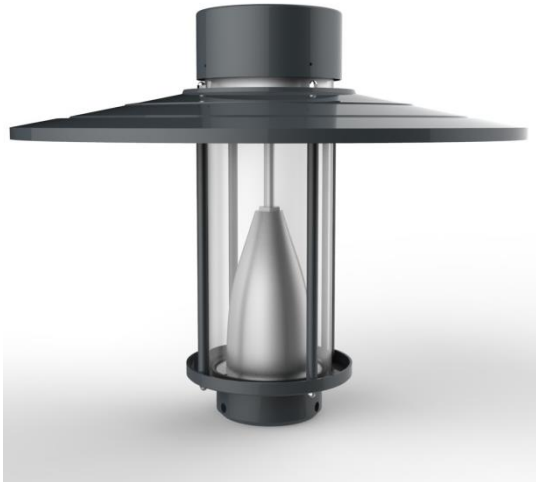

LYON LED

Optic: Lenses
Material: Aluminum
Source: LED

Characteristics

Dimensions: Ø: 740mm Height: 600mm
Weight: 7,2kg
Ingress Protection: IP54
Impact protection: IK08
Protection class: I/II IEC-EN60598

APPLICATION AREAS

Parks
Parking spaces
Residential
Square

BUSINESS CENTER

Small roads
Bicycle path

SPECIFICATION

Certified:	No, luminaire according EN60598-2-3
Future safe and automated service:	No
Light source:	LED
Over Voltage protection::	4kV / 10kV
Programmable versions:	DALI, 0-10V
Non programmable versions:	45W, adjustable 30-45W
Light output:	Glass version 4000K 100-120 lm/W Glass version 3000K 90-110 lm/W
Light color temperature:	4000K / 3000K
Color rendering index:	CRI70
SDCM:	>5
Lumen maintenance according L80F10:	100,000h alt 125.000h,
Lumen maintenance according L70	175,000h alt 200.000h, IESNA LM80
Surrounding temperature:	-30° to +30°
Driver/LEDs underhåll:	Replaceable
Mains power:	220-240 V AC/50-60 Hz
EMC:	Driver/lum. accord. EN55015,EN61000-2-3,EN61547
Optics:	Lenses, lenses + reflector
Materials:	Aluminum, stainless steel
Weight:	7,2kg
Color housing:	Dark grey (RAL7016)
Pole assembly:	-
Recommended mounting height:	Ø60 3m – 6m
Minimum mounting height:	3m (to ensure photobiological safety)
Mounted installation cable:	Yes