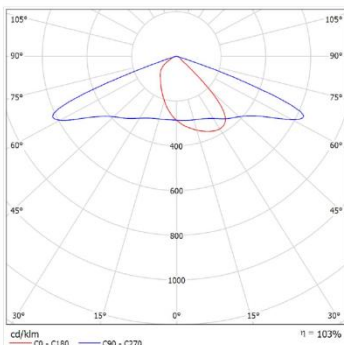

SPECIFICATIONS

Certified:	No, Certifying in progress
Futureproof for automated maintenance:	No, not compatible with SSMS automated maintenance
Light Source:	High lumen multichip LEDs,
Overvoltage protection:	4kV alt. 10kV double protection 4kV + 10kV by request. Even 8kV and 10kV are available
Programmable version:	Inventonics EBS series from 10W to 160W, All available with night dim, optional output, Mains dim, DALI,
Non programmable versions:	Straigh drivers 20W, 25W, 32W, 45W,
Lumen Output:	4000K 125-155 lm/W 3000K 125-150 lm/W
Corrolated light temperature:	4000K as standard. Others by request
CRI:	4000K Ra83 or 3000K Ra85
Lifetime according L90:	100,000h
Lifetime according L80:	140,000h
Lifetime according L70:	175,000h
Operational temperature range:	IESNA LM80 -40° to +30°C
Driver/LEDs maintenance:	Exchangeable with screwdriver
Mains voltage:	220-240 V AC/50-60 Hz
EMC:	Driver/luminaire acc, EN55015, EN61000-2-3, EN61547
Optics:	Several ligh distributions available.
Material:	Housing from high pressure diecasted aluminum
Weight:	5 - 10kg
Housing color:	Light gray (RAL 7035)
Bracket:	Ø38/60 or Ø76
Recommened mountingheight:	4m-20m depending on power
Mounted installationscable	Yes always, FQQ alt. MPC, 2x1,5, 3x1,5, 2x1,5+3x0,5,

Options:

Controlsystem:	Osram SLC polemounted alt. Internal
Glass:	Yes, optional