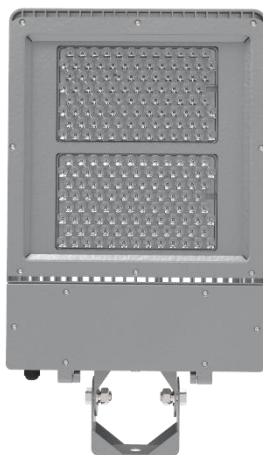

SAFIR 4

Optics:
Material:
Light source:

Lenses F1, F2, F3
Aluminum
166-198st LEDs

Characteristics:

Measurements:

L=575mm B=395mm H=105mm

Lumen Output:

150W = 21,000lm

240W = 33,600lm

360W = 50,000lm

Weight:

11,5kg

Protection class:

IP66

IK Class:

IK08 or IK10

Insulation class:

I/II EU

APPLICATION AREAS

- All outdoor areas
- Sign/Plate light
- Poles
- High masts
- Downward lighting only

LED luminaire with modern, slim design and straight lines for downward light, 0% above horizontal line. Luminaire fits in well in most environments. Suitable for facade mounting.

Robust cooling flanges in aluminum for efficient heat release to protect the LED chip. Advanced floodlight with separated cooled electronic compartment for the driver which results in extended lifetime for driver.