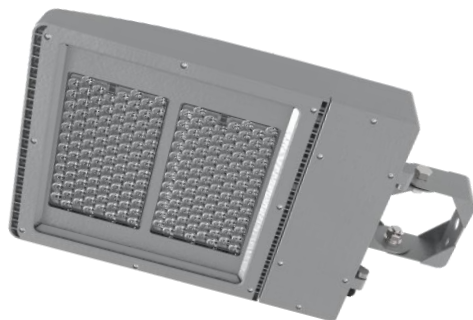

SAFIR 4

Optics:
Material:
Light source:

Lenses F1, F2, F3
Aluminum
166-198st LEDs

Characteristics:

Measurements:

L=575mm B=395mm H=105mm

Lumen Output:

150W = 21,000lm

240W = 33,600lm

360W = 50,000lm

Weight:

11,5kg

Protection class:

IP66

IK Class:

IK08 or IK10

Insulation class:

I/II EU

APPLICATION AREAS

- All outdoor areas
- Sign/Plate light
- Poles
- High masts
- Downward lighting only

LED luminaire with modern, slim design and straight lines for downward light, 0% above horizontal line. Luminaire fits in well in most environments. Suitable for facade mounting.

Robust cooling flanges in aluminum for efficient heat release to protect the LED chip. Advanced floodlight with separated cooled electronic compartment for the driver which results in extended lifetime for driver.